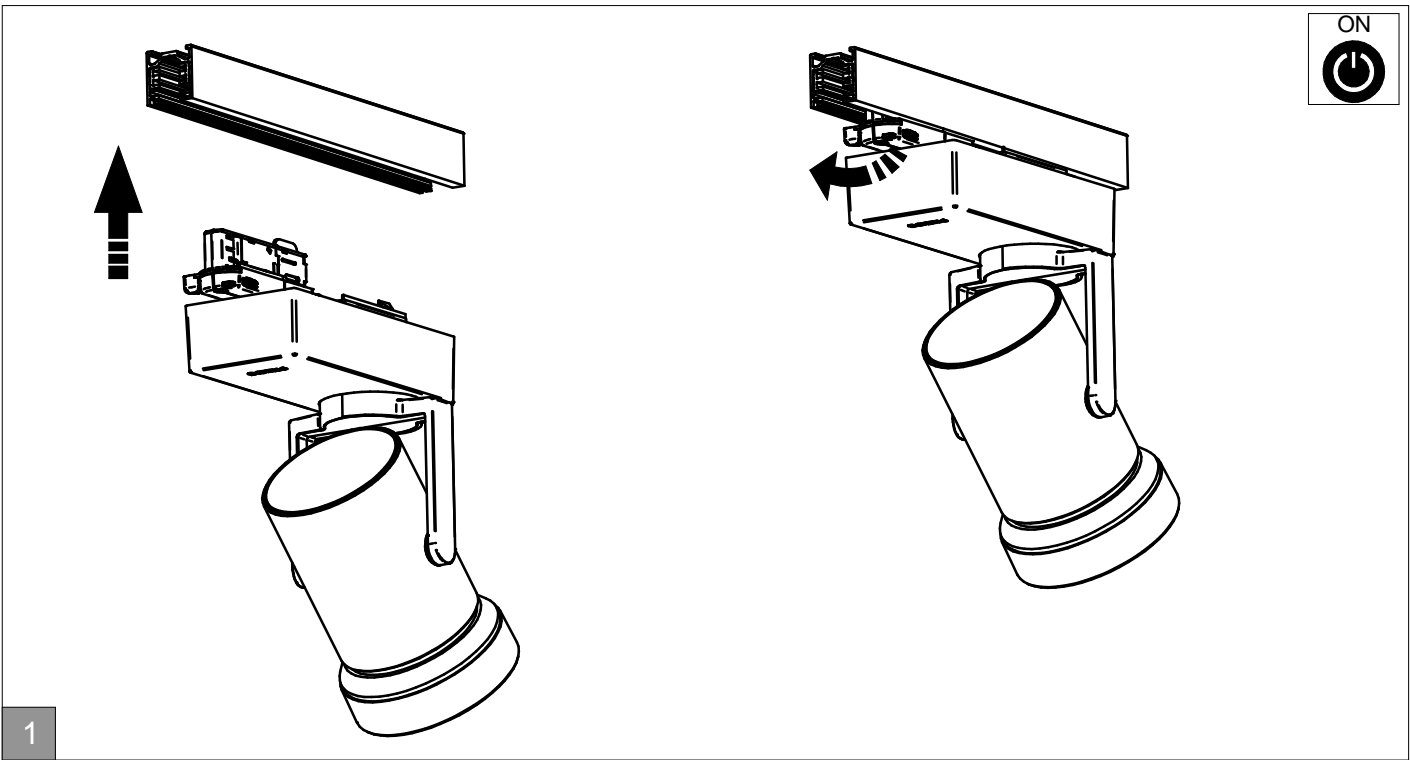

DALI ON

DALI OFF