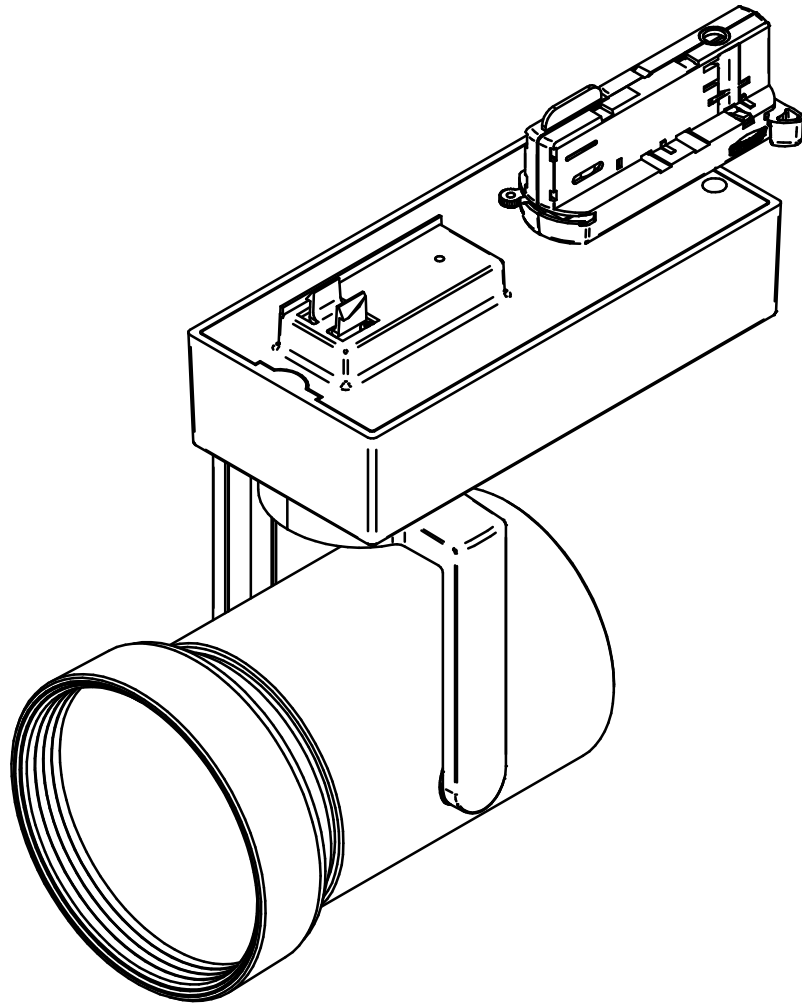

DALI OFF

2

3

ST721T

DO NOT ROTATE MANUALLY!
MOVEMENT IS CONTROLLED!

Inrush current

DC MINIJOLLY DALI BI 228800004141 PSD	
Ipeak[A]	5
Tref[us]	50
MCB	Max products [pcs]*
B-16A type B	50

Xit 36W/m 0.3-1.05A 929001415106 PSU	
Ipeak[A]	18.6
Tref[us]	240
MCB	Max products [pcs]*
B-16A type B	34