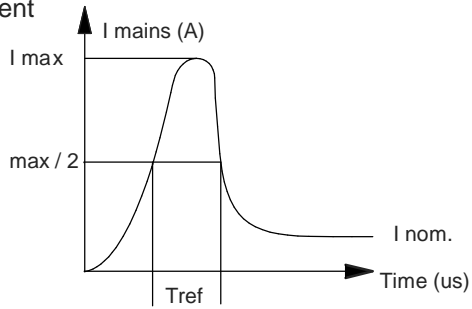

DALI OFF

2

3

ST721T

DO NOT ROTATE MANUALLY!
MOVEMENT IS CONTROLLED!

Inrush current

DC MINIJOLLY DALI BI 228800004141 PSD	
Ipeak[A]	5
Tref[us]	50
MCB	Max products [pcs]*
B-16A type B	50

Xit 36W/m 0.3-1.05A 929001415106 PSU	
Ipeak[A]	18.6
Tref[us]	240
MCB	Max products [pcs]*
B-16A type B	34