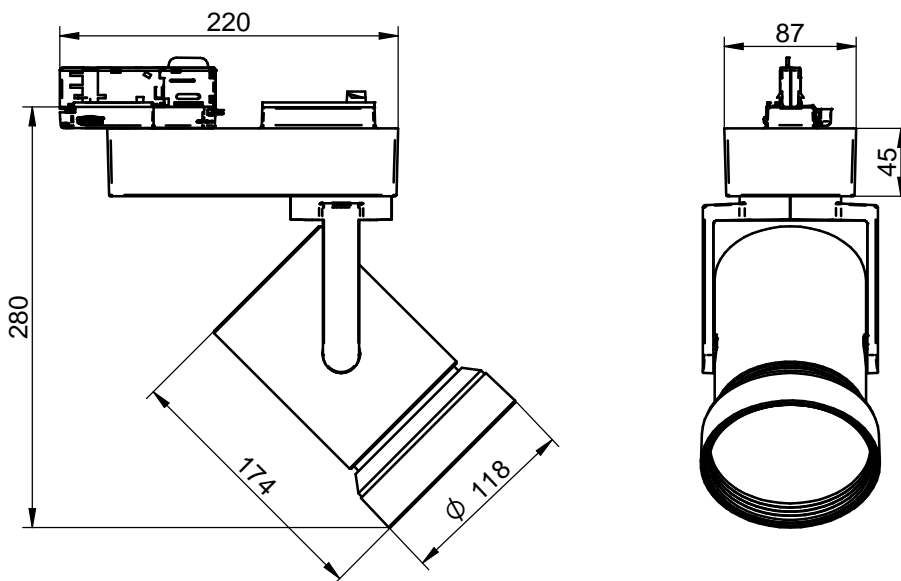

PHILIPS

True Fashion

ST720T
ST721T

Hausing	Lumen package	Driver Type	Color temperature [K]		Pnom
ST720T	LED-XNB	PSU/PSD	PW9-3000	1,9	19,2
ST721T	LED-XNB	PSD	PW9-3000	2,2	17,6

Main dimensions

ST720T
ST721T

DALI ON

DALI OFF

2

3

ST721T

DO NOT ROTATE MANUALLY!
MOVEMENT IS CONTROLLED!

Inrush current

DC MINIJOLLY DALI BI 228800004141 PSD	
Ipeak[A]	5
Tref[us]	50
MCB	Max products [pcs]*
B-16A type B	50

Xit 36W/m 0.3-1.05A 929001415106 PSU	
Ipeak[A]	18.6
Tref[us]	240
MCB	Max products [pcs]*
B-16A type B	34