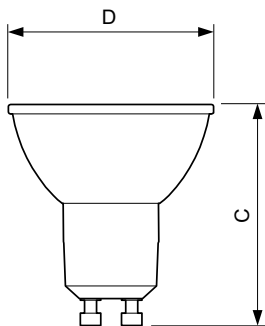

Versions

GU10 PAR 2 palce

Disegno tecnico

Product	D	C
MASTER LED ExpertColor 3.9-35W GU10 927 25D	50 mm	54 mm
MASTER LED ExpertColor 3.9-35W GU10 930 25D	50 mm	54 mm
MASTER LED ExpertColor 3.9-35W GU10 940 25D	50 mm	54 mm
MASTER LED ExpertColor 3.9-35W GU10 927 36D	50 mm	54 mm
MASTER LED ExpertColor 3.9-35W GU10 930 36D	50 mm	54 mm
MASTER LED ExpertColor 3.9-35W GU10 940 36D	50 mm	54 mm
MASTER LED ExpertColor 5.5-50W GU10 927 25D	50 mm	54 mm
MASTER LED ExpertColor 5.5-50W GU10 930 25D	50 mm	54 mm
MASTER LED ExpertColor 5.5-50W GU10 927 36D	50 mm	54 mm
MASTER LED ExpertColor 5.5-50W GU10 940 25D	50 mm	54 mm
MASTER LED ExpertColor 5.5-50W GU10 930 36D	50 mm	54 mm
MASTER LED ExpertColor 5.5-50W GU10 940 36D	50 mm	54 mm
MASTER LED ExpertColor 5.5-50W GU10 930 36D	50 mm	54 mm
MASTER LED ExpertColor 5.5-50W GU10 927 36D	50 mm	54 mm
MASTER LED ExpertColor 5.5-50W GU10 927 24D	50 mm	54 mm
MASTER LED ExpertColor 5.5-50W GU10 930 24D	50 mm	54 mm