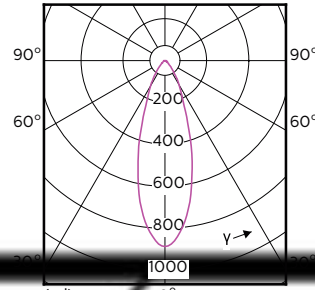

Dati tecnici di illuminazione (2/2)

Order Code	Full Product Name	Intensità luminosa (Nom)
70749400	MASTER LED ExpertColor 3.9-35W GU10 927 25D	700 cd
70751700	MASTER LED ExpertColor 3.9-35W GU10 930 25D	750 cd
70753100	MASTER LED ExpertColor 3.9-35W GU10 940 25D	800 cd
70755500	MASTER LED ExpertColor 3.9-35W GU10 927 36D	540 cd
70757900	MASTER LED ExpertColor 3.9-35W GU10 930 36D	560 cd
70759300	MASTER LED ExpertColor 3.9-35W GU10 940 36D	600 cd
70761600	MASTER LED ExpertColor 5.5-50W GU10 927 25D	1000 cd
75586000	MASTER LED ExpertColor 5.5-50W GU10 927 24D	1000 cd
70763000	MASTER LED ExpertColor 5.5-50W GU10 930 25D	1000 cd
75588400	MASTER LED ExpertColor 5.5-50W GU10 930 24D	1000 cd
70765400	MASTER LED ExpertColor 5.5-50W GU10 940 25D	1050 cd
70767800	MASTER LED ExpertColor 5.5-50W GU10 927 36D	800 cd
70733300	MASTER LED ExpertColor 5.5-50W GU10 927 36D	800 cd
70769200	MASTER LED ExpertColor 5.5-50W GU10 930 36D	800 cd
75590700	MASTER LED ExpertColor 5.5-50W GU10 930 36D	800 cd
70771500	MASTER LED ExpertColor 5.5-50W GU10 940 36D	800 cd

MASTER LEDspot ExpertColor MV

120°

180°

(cd) 0° 120° 180° 120°

(cd) 0°

MASTER LEDspot ExpertColor MV

Accent Diagrams

**MASTER LEDspot ExpertColor MV 35W GU10
927 25D**