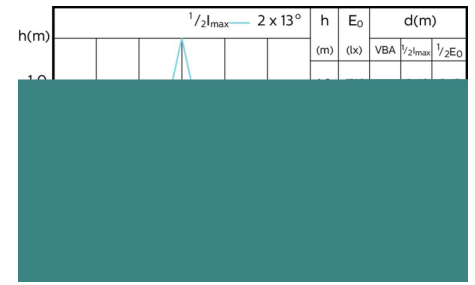

MASTER LEDspot ExpertColor MV

Beam Diagrams

MASTER LEDspot ExpertColor MV 50W GU10
927 25D

MASTER LEDspot ExpertColor MV 50W GU10
930 25D

MASTER LEDspot ExpertColor MV 50W GU10
940 25D

MASTER LEDspot ExpertColor MV 50W GU10
927 36D