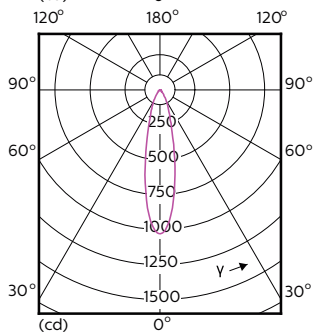

Dati tecnici di illuminazione (2/2)

Order Code	Full Product Name	Intensità luminosa (Nom)
70749400	MASTER LED ExpertColor 3.9-35W GU10 927 25D	700 cd
70751700	MASTER LED ExpertColor 3.9-35W GU10 930 25D	750 cd
70753100	MASTER LED ExpertColor 3.9-35W GU10 940 25D	800 cd
70755500	MASTER LED ExpertColor 3.9-35W GU10 927 36D	540 cd
70757900	MASTER LED ExpertColor 3.9-35W GU10 930 36D	560 cd
70759300	MASTER LED ExpertColor 3.9-35W GU10 940 36D	600 cd
70761600	MASTER LED ExpertColor 5.5-50W GU10 927 25D	1000 cd
75586000	MASTER LED ExpertColor 5.5-50W GU10 927 24D	1000 cd
70763000	MASTER LED ExpertColor 5.5-50W GU10 930 25D	1000 cd
75588400	MASTER LED ExpertColor 5.5-50W GU10 930 24D	1000 cd
70765400	MASTER LED ExpertColor 5.5-50W GU10 940 25D	1050 cd
70767800	MASTER LED ExpertColor 5.5-50W GU10 927 36D	800 cd
70733300	MASTER LED ExpertColor 5.5-50W GU10 927 36D	800 cd
70769200	MASTER LED ExpertColor 5.5-50W GU10 930 36D	800 cd
75590700	MASTER LED ExpertColor 5.5-50W GU10 930 36D	800 cd
70771500	MASTER LED ExpertColor 5.5-50W GU10 940 36D	800 cd