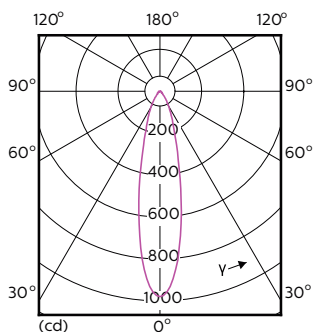

Dati tecnici di illuminazione (2/2)

Order Code	Full Product Name	Intensità luminosa (Nom)
70749400	MASTER LED ExpertColor 3.9-35W GU10 927 25D	700 cd
70751700	MASTER LED ExpertColor 3.9-35W GU10 930 25D	750 cd
70753100	MASTER LED ExpertColor 3.9-35W GU10 940 25D	800 cd
70755500	MASTER LED ExpertColor 3.9-35W GU10 927 36D	540 cd
70757900	MASTER LED ExpertColor 3.9-35W GU10 930 36D	560 cd
70759300	MASTER LED ExpertColor 3.9-35W GU10 940 36D	600 cd
70761600	MASTER LED ExpertColor 5.5-50W GU10 927 25D	1000 cd
75586000	MASTER LED ExpertColor 5.5-50W GU10 927 24D	1000 cd
70763000	MASTER LED ExpertColor 5.5-50W GU10 930 25D	1000 cd
75588400	MASTER LED ExpertColor 5.5-50W GU10 930 24D	1000 cd
70765400	MASTER LED ExpertColor 5.5-50W GU10 940 25D	1050 cd
70767800	MASTER LED ExpertColor 5.5-50W GU10 927 36D	800 cd
70733300	MASTER LED ExpertColor 5.5-50W GU10 927 36D	800 cd
70769200	MASTER LED ExpertColor 5.5-50W GU10 930 36D	800 cd
75590700	MASTER LED ExpertColor 5.5-50W GU10 930 36D	800 cd
70771500	MASTER LED ExpertColor 5.5-50W GU10 940 36D	800 cd