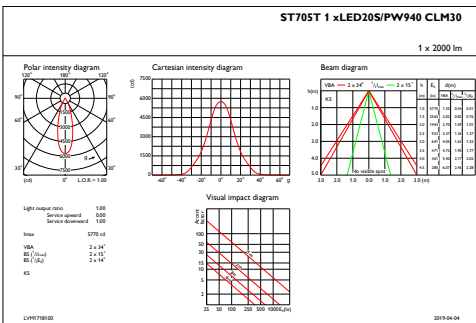

Disegno tecnico

TrueFashion ST700T-ST721T

Fotometrie

IFCC1\_ST705T1xLED20SPW940CLM30

IFPC1\_ST705T1xLED20SPW940CLM30

IFAS1\_ST705T1xLED20SPW940CLM30