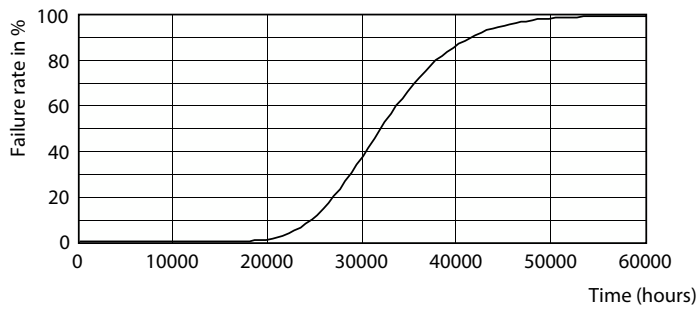

General uniform lighting

CorePro LED tube Universal T8

Fotometrie

Light Distribution Diagram

Durata

Life Expectancy Diagram

LEDtube COR SLR 18W 30K LifetimeVsTc-LED-LED

LumenVsTc