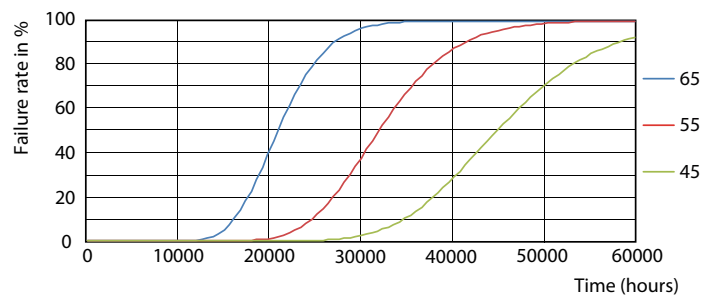

General uniform lighting

CorePro LED tube Universal T8

Fotometrie

Light Distribution Diagram

Durata

Life Expectancy Diagram

LEDtube COR SLR 18W 30K LifetimeVsTc-LED-LED

LumenVsTc