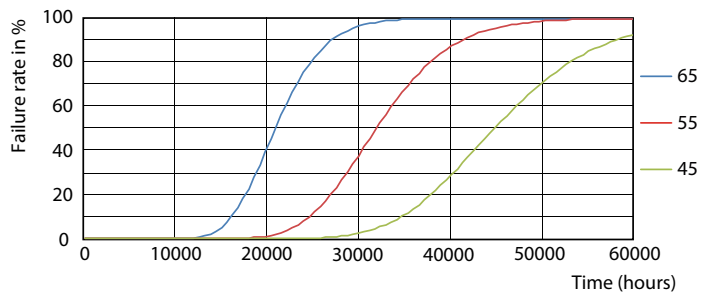

CorePro LED tube Universal T8

Durata

LEDtube COR SLR 18W 30K FailureRate-LED-LED