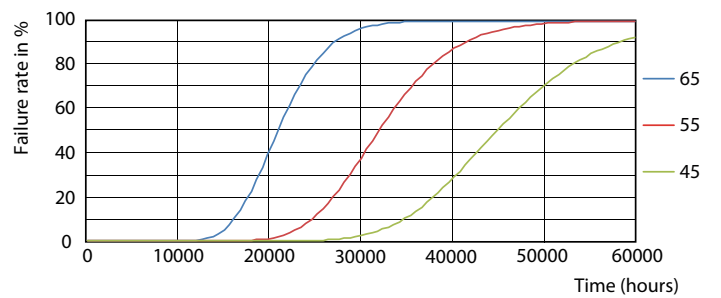

## Fotometrie

Light Distribution Diagram

## Durata

Life Expectancy Diagram

LEDtube COR SLR 18W 30K LifetimeVsTc-LED-LED

LumenVsTc

LEDtube COR SLR 18W 30K FailureRate-LED-LED