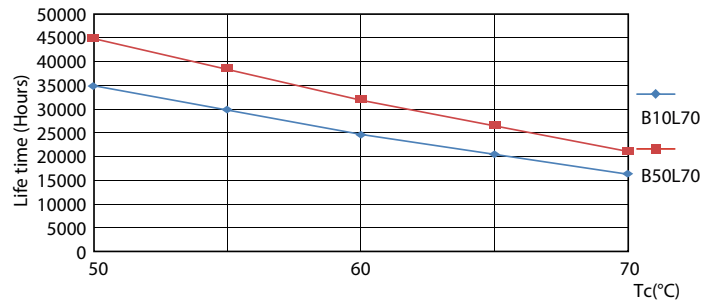

## Fotometrie

Spectral Power Distribution Colour

## Durata

LEDtube COR SLR 23W 30K FailureRate-LED-LED

LumenVsTc

Life Expectancy Diagram

LEDtube COR SLR 23W 30K LifetimeVsTc-LED-LED