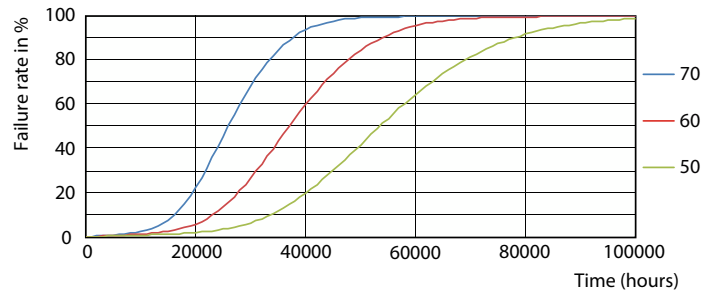

Fotometrie

Spectral Power Distribution Colour - CorePro LEDtube 1200mm HO 18W 840 T8

Durata

Life Expectancy Diagram - CorePro LEDtube 1200mm HO 18W 840 T8

Life Expectancy Diagram - CorePro LEDtube 1200mm HO 18W 840 T8