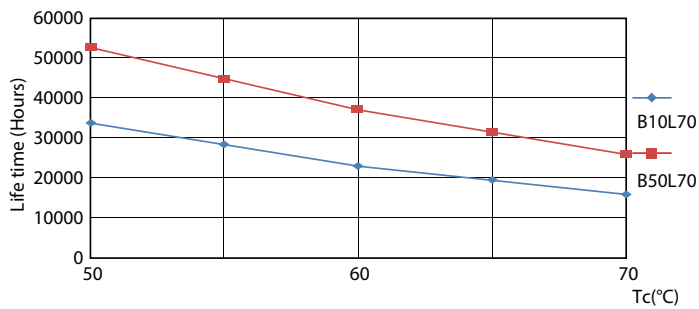

Fotometrie

Spectral Power Distribution Colour - CorePro LEDtube 1200mm HO 18W 840 T8

Durata

Life Expectancy Diagram - CorePro LEDtube 1200mm HO 18W 840 T8

Life Expectancy Diagram - CorePro LEDtube 1200mm HO 18W 840 T8