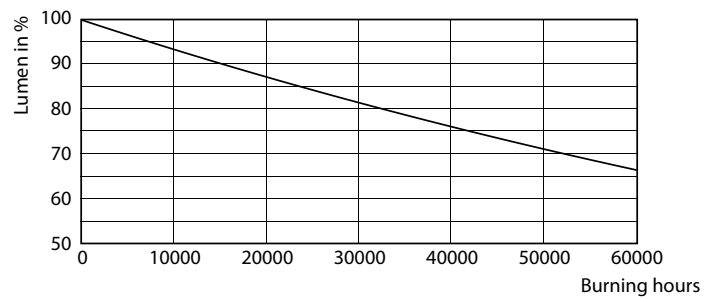

Life Expectancy Diagram - CorePro LEDtube 1200mm HO 18W 840 T8

Lumen Maintenance Diagram - CorePro LEDtube 1200mm HO 18W 840 T8