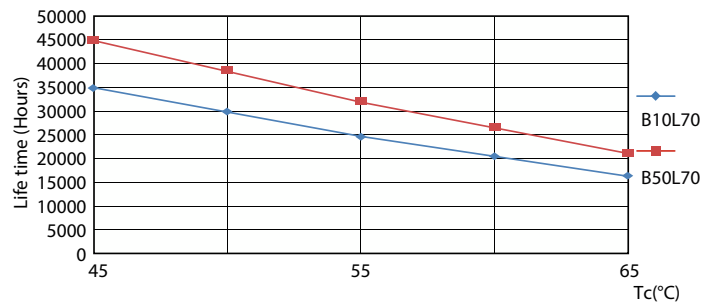

CorePro LEDtube EM/Mains

Fotometrie

Spectral Power Distribution Colour

Durata

FailureRate

Life Expectancy Diagram

LumenVsTc

LifetimeVsTc