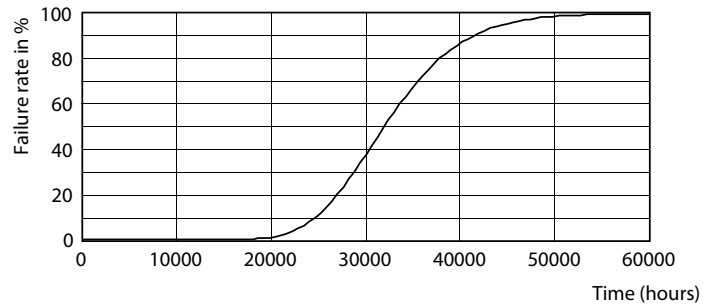

CorePro LEDtube EM/Mains

Fotometrie

Spectral Power Distribution Colour

Durata

FailureRate

Life Expectancy Diagram

LumenVsTc

LifetimeVsTc