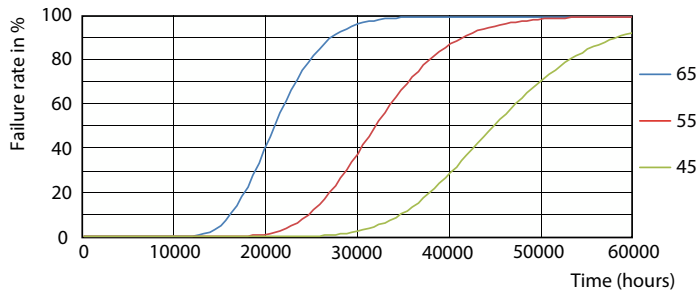

CorePro LEDtube EM/Mains

Fotometrie

Spectral Power Distribution Colour

Durata

FailureRate

Life Expectancy Diagram

LumenVsTc

LifetimeVsTc