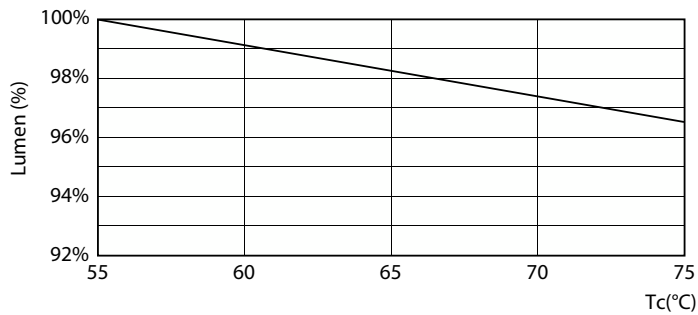

CorePro LEDtube EM/Mains

Fotometrie

Spectral Power Distribution Colour

Durata

FailureRate

Life Expectancy Diagram

LumenVsTc

LifetimeVsTc