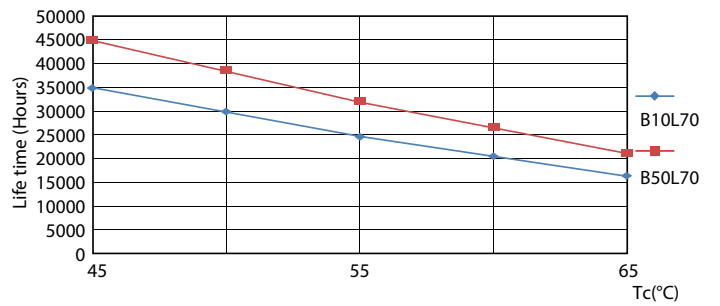

Spectral Power Distribution Colour

Durata

FailureRate

Life Expectancy Diagram

LumenVsTc

LifetimeVsTc

CorePro LEDtube EM/Mains

Durata