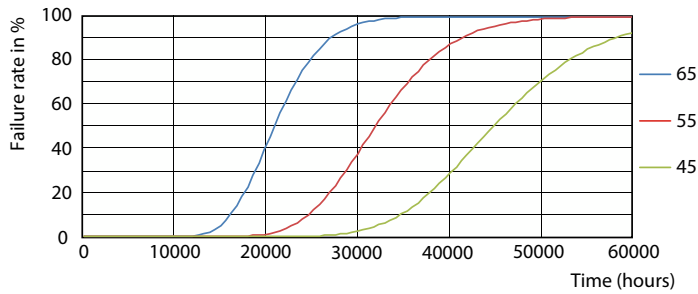

Spectral Power Distribution Colour

Durata

FailureRate

Life Expectancy Diagram

LumenVsTc

LifetimeVsTc

CorePro LEDtube EM/Mains

Durata