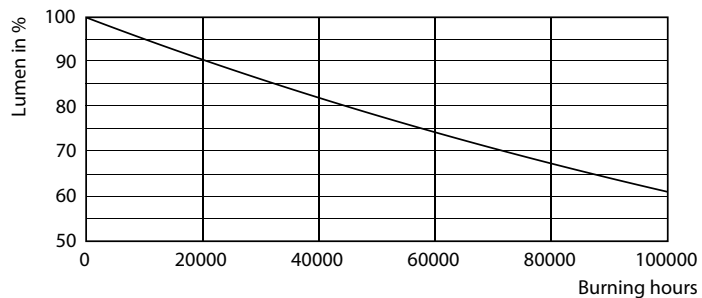

MASTER LEDtube EM/Mains

Durata

LEDtube_70K-LMP