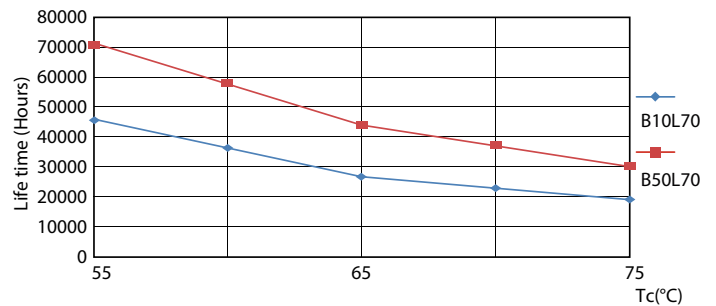

## Durata

LEDtube\_70K-LED

LEDtube MAS SLR 18,2W 70K LumenVsTc-LMP-LMP

LEDtube MAS SLR 18,2W 70K FailureRate-LED-LED

LEDtube MAS SLR 18,2W 70K LifetimeVsTc-LED-LED