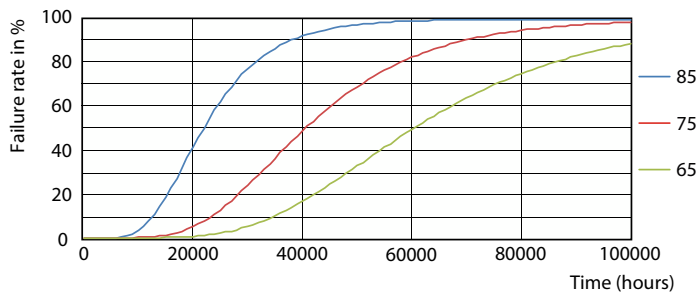

Light Distribution Diagram

MASTER Value LEDtube T8

Fotometrie

LEDtube 220-240V G13 3000k

Durata

LumenVsTc

LifetimeVsTc

FailureRate