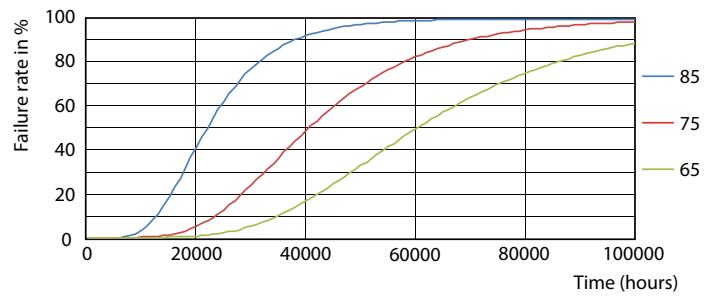

Light Distribution Diagram

MASTER Value LEDtube T8

Fotometrie

LEDtube 220-240V G13 3000k

Durata

LumenVsTc

FailureRate

LifetimeVsTc