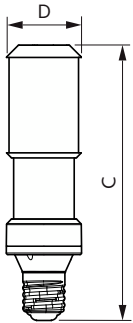

Disegno tecnico

Product	D	C
TForce LED Road 55W E40 730 MV	71 mm	262 mm

Fotometrie

Light Distribution Diagram - TForce LED Road 55W E40 730 MV

Spectral Power Distribution Colour - TForce LED Road 55W E40 730 MV