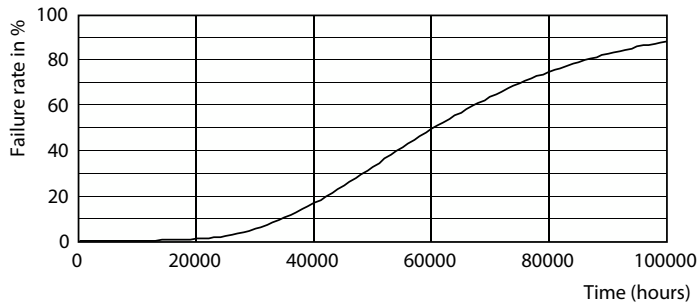

MASTER Value LEDtube T8

Durata

Life Expectancy Diagram