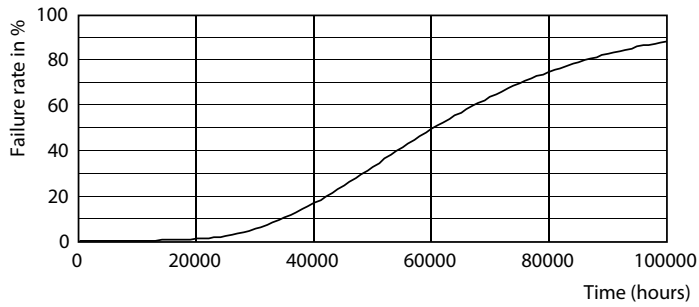

MASTER Value LEDtube T8

Durata

LEDtube_60K