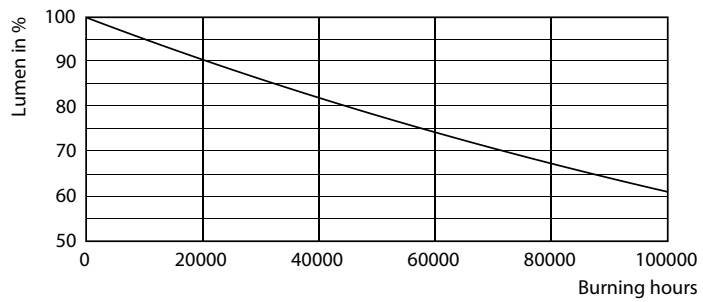

MASTER LEDtube EM/Mains

Durata

LEDtube_70K-LMP