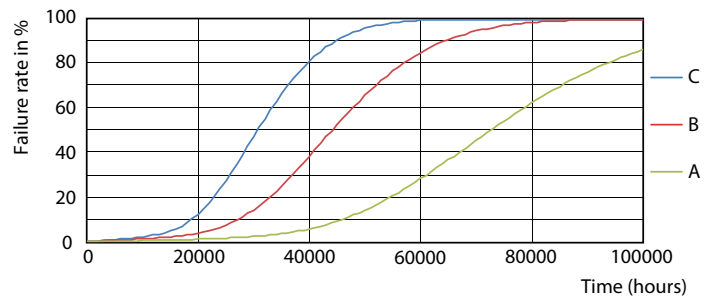

## Durata

LEDtube MAS 21,7W 70K LumenVsTc

LEDtube\_70K-LED

LEDtube\_70K\_LifetimeVsTc-LED

LEDtube\_70K\_FailureRate-LED