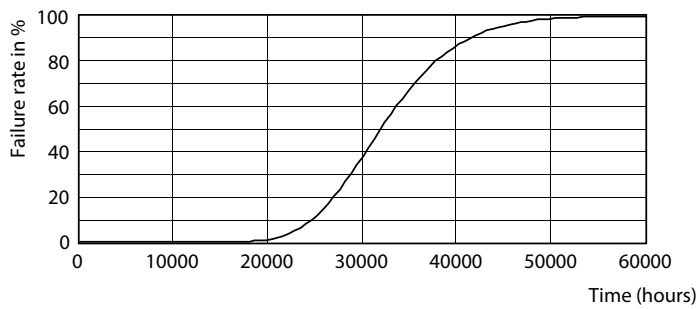

CorePro LEDtube EM/Mains

Fotometrie

General Uniform Lighting GUL Page 11 of 11

LEDtube COR 114,5W G13 1600lm 840-GUL

Durata

LEDtube COR 114,5W 30K LifetimeVsTc-LED

LEDtube COR 114,5W 30K LumenVsTc-LMP

LEDtube 30K