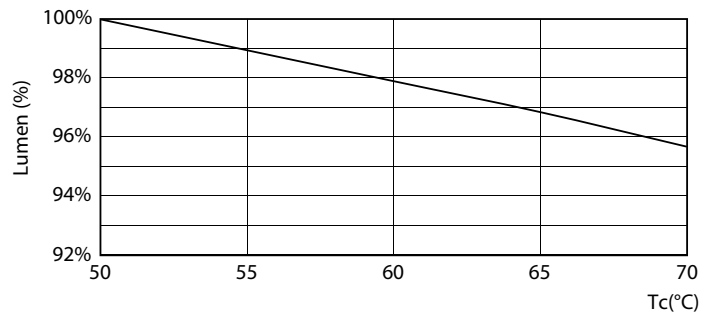

CorePro LEDtube EM/Mains

Fotometrie

General Uniform Lighting GUL Page 11 of 11

LEDtube COR 114,5W G13 1600lm 840-GUL

Durata

LEDtube COR 114,5W 30K LifetimeVsTc-LED

LEDtube COR 114,5W 30K LumenVsTc-LMP

LEDtube 30K