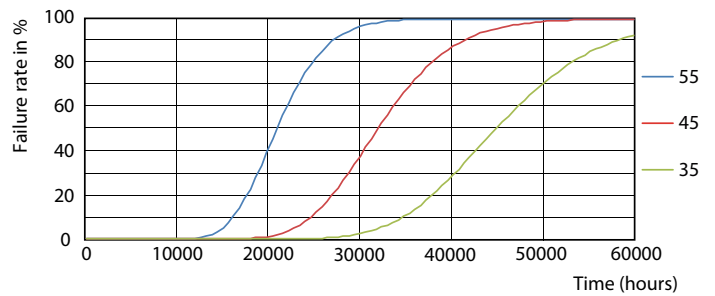

CorePro LEDtube EM/Mains

Fotometrie

General Uniform Lighting GUL Page 11 of 11

LEDtube COR 114,5W G13 1600lm 840-GUL

Durata

LEDtube COR 114,5W 30K LifetimeVsTc-LED

LEDtube COR 114,5W 30K LumenVsTc-LMP

LEDtube 30K