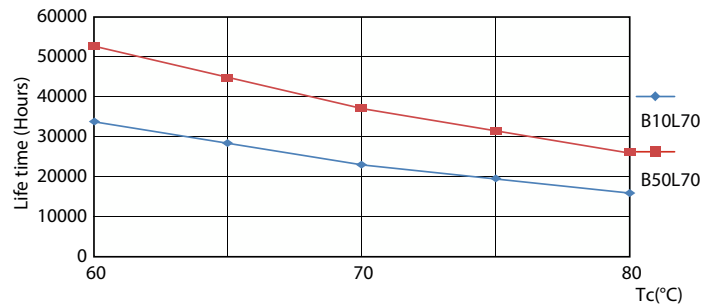

Fotometrie

Light Distribution Diagram - CorePro LEDtube 1500mm 20W 865 T8

Durata

Life Expectancy Diagram - CorePro LEDtube 1500mm 20W 865 T8

Life Expectancy Diagram

Life Expectancy Diagram

Lumen Maintenance Diagram - CorePro LEDtube 1500mm 20W 865 T8