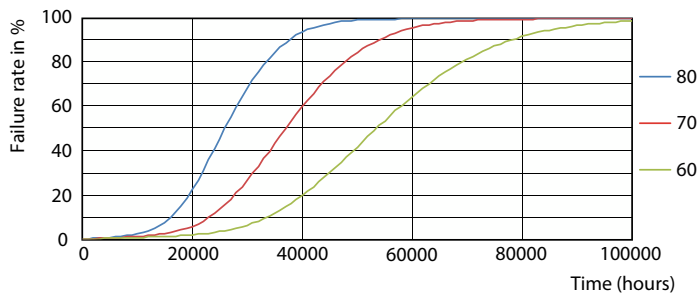

Fotometrie

Light Distribution Diagram - CorePro LEDtube 1500mm 20W 865 T8

Durata

Life Expectancy Diagram - CorePro LEDtube 1500mm 20W 865 T8

Life Expectancy Diagram

Life Expectancy Diagram

Lumen Maintenance Diagram - CorePro LEDtube 1500mm 20W 865 T8