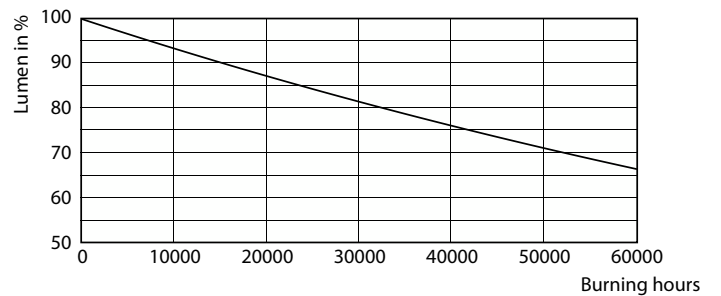

Fotometrie

Light Distribution Diagram - CorePro LEDtube 1500mm 20W 865 T8

Durata

Life Expectancy Diagram - CorePro LEDtube 1500mm 20W 865 T8

Life Expectancy Diagram

Life Expectancy Diagram

Lumen Maintenance Diagram - CorePro LEDtube 1500mm 20W 865 T8