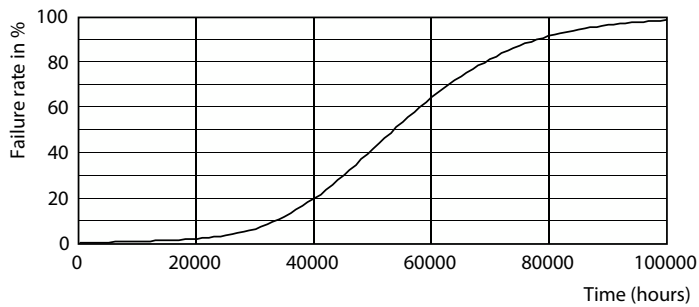

Durata

Life Expectancy Diagram - CorePro LEDtube 1500mm 20W 865 T8