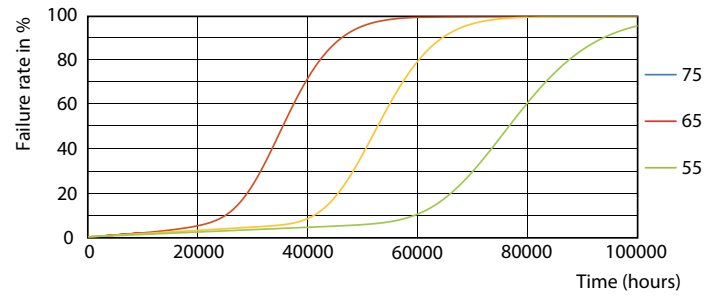

General uniform lighting - MAS LEDtube HF 1500mm HO 20W865 T8

Light Distribution Diagram - MAS LEDtube HF 1500mm HO 20W865 T8

Durata

Lumen Maintenance Diagram - MAS LEDtube HF 1500mm HO 20W865 T8

Life Expectancy Diagram - MAS LEDtube HF 1500mm HO 20W865 T8