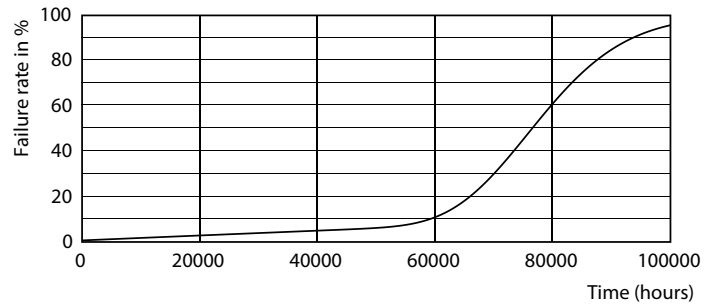

MASTER LEDtube InstantFit HF

Durata

Life Expectancy Diagram - MAS LEDtube HF 1500mm HO 20W865 T8