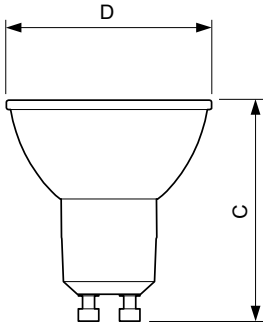

Versions

MASTER LEDspot ExpertColor MV

Disegno tecnico

Product	D	C
MASTER LED ExpertColor LED ExpertColor 5.5-50W GU10 930 36D	50 mm	54 mm
MASTER LED ExpertColor LED ExpertColor 5.5-50W GU10 927 36D	50 mm	54 mm
MASTER LED ExpertColor LED ExpertColor 5.5-50W GU10 927 24D	50 mm	54 mm
MASTER LED ExpertColor LED ExpertColor 5.5-50W GU10 930 24D	50 mm	54 mm
MASTER LED ExpertColor LED ExpertColor 3.9-35W GU10 940 36D	50 mm	54 mm
MASTER LED ExpertColor LED ExpertColor 3.9-35W GU10 927 25D	50 mm	54 mm
MASTER LED ExpertColor LED ExpertColor 3.9-35W GU10 930 25D	50 mm	54 mm
MASTER LED ExpertColor LED ExpertColor 3.9-35W GU10 940 25D	50 mm	54 mm
MASTER LED ExpertColor LED ExpertColor 3.9-35W GU10 927 36D	50 mm	54 mm
MASTER LED ExpertColor LED ExpertColor 3.9-35W GU10 930 36D	50 mm	54 mm
MASTER LED ExpertColor LED ExpertColor 5.5-50W GU10 927 25D	50 mm	54 mm
MASTER LED ExpertColor LED ExpertColor 5.5-50W GU10 930 25D	50 mm	54 mm
MASTER LED ExpertColor LED ExpertColor 5.5-50W GU10 927 36D	50 mm	54 mm
MASTER LED ExpertColor LED ExpertColor 5.5-50W GU10 940 25D	50 mm	54 mm
MASTER LED ExpertColor LED ExpertColor 5.5-50W GU10 930 36D	50 mm	54 mm
MASTER LED ExpertColor LED ExpertColor 5.5-50W GU10 940 36D	50 mm	54 mm