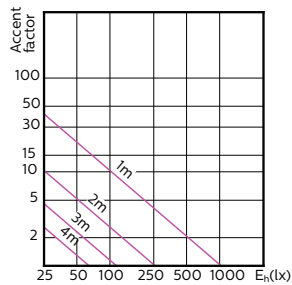

MASTER LEDspot ExpertColor MV

120°

MASTER LEDspot ExpertColor MV

Accent Diagrams

**MASTER LEDspot ExpertColor MV 35W GU10
927 25D**

**MASTER LEDspot ExpertColor MV 35W GU10
930 25D**

**MASTER LEDspot ExpertColor MV 35W GU10
940 25D**