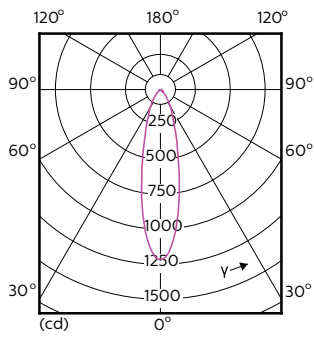

MASTER LEDspot ExpertColor MV