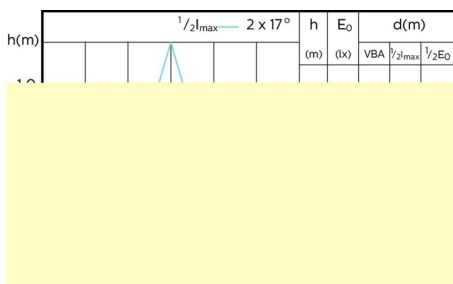

MASTER LEDspot ExpertColor MV 50W GU10
940 36D

Beam Diagrams

MASTER LEDspot ExpertColor MV 35W GU10
927 25D

MASTER LEDspot ExpertColor MV 35W GU10
930 25D

MASTER LEDspot ExpertColor MV 35W GU10
940 25D

MASTER LEDspot ExpertColor MV 35W GU10
927 36D