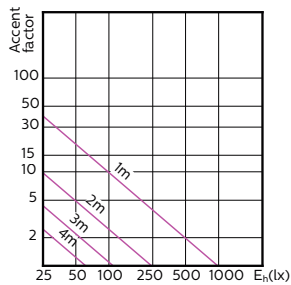

MASTER LEDspot ExpertColor MV

120°

MASTER LEDspot ExpertColor MV

Accent Diagrams

**MASTER LEDspot ExpertColor MV 35W GU10
927 25D**

**MASTER LEDspot ExpertColor MV 35W GU10
930 25D**

**MASTER LEDspot ExpertColor MV 35W GU10
940 25D**