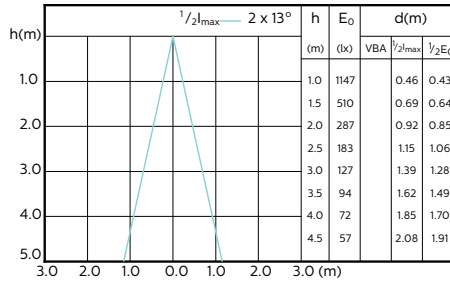

MASTER LEDspot ExpertColor MV 35W GU10
930 36D

MASTER LEDspot ExpertColor MV 35W GU10
940 36D

MASTER LEDspot ExpertColor MV

Beam Diagrams

MASTER LEDspot ExpertColor MV 50W GU10
927 25D

MASTER LEDspot ExpertColor MV 50W GU10
930 25D