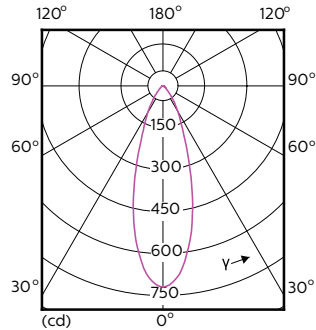

MASTER LEDspot ExpertColor MV

Order Code	Full Product Name	Intensità luminosa (Nom)
70765400	MASTER LED ExpertColor LED ExpertColor 5.5-50W GU10 940 25D	1050 cd
70767800	MASTER LED ExpertColor LED ExpertColor 5.5-50W GU10 927 36D	800 cd
70733300	MASTER LED ExpertColor LED ExpertColor 5.5-50W GU10 927 36D	800 cd
70769200	MASTER LED ExpertColor LED ExpertColor 5.5-50W GU10 930 36D	800 cd
75590700	MASTER LED ExpertColor LED ExpertColor 5.5-50W GU10 930 36D	800 cd
70771500	MASTER LED ExpertColor LED ExpertColor 5.5-50W GU10 940 36D	800 cd