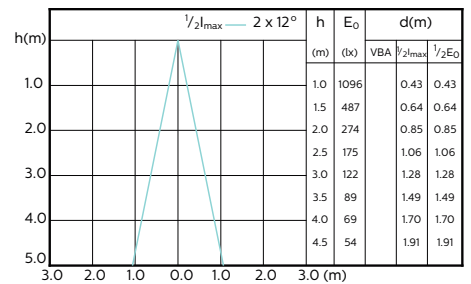

MASTER LEDspot ExpertColor MV 50W GU10
940 36D

Beam Diagrams

MASTER LEDspot ExpertColor MV 35W GU10
927 25D

MASTER LEDspot ExpertColor MV 35W GU10
930 25D

MASTER LEDspot ExpertColor MV 35W GU10
940 25D

MASTER LEDspot ExpertColor MV 35W GU10
927 36D