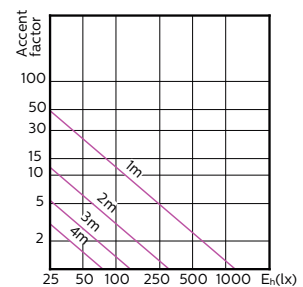

**MASTER LEDspot ExpertColor MV 50W GU10
940 25D**

**MASTER LEDspot ExpertColor MV 50W GU10
927 25D**