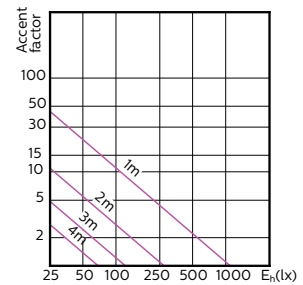

MASTER LEDspot ExpertColor MV

120°

MASTER LEDspot ExpertColor MV

Accent Diagrams

**MASTER LEDspot ExpertColor MV 35W GU10
927 25D**

**MASTER LEDspot ExpertColor MV 35W GU10
930 25D**

**MASTER LEDspot ExpertColor MV 35W GU10
940 25D**