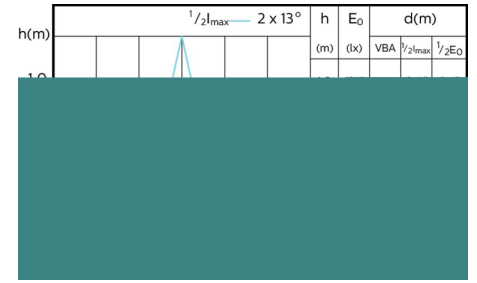

MASTER LEDspot ExpertColor MV 35W GU10
930 36D

MASTER LEDspot ExpertColor MV 35W GU10
940 36D

MASTER LEDspot ExpertColor MV

Beam Diagrams

MASTER LEDspot ExpertColor MV 50W GU10
927 25D

MASTER LEDspot ExpertColor MV 50W GU10
930 25D