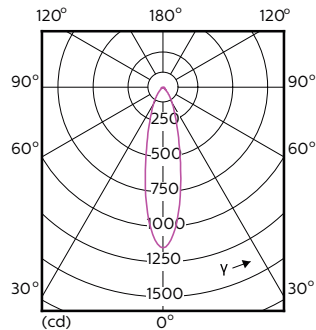

MASTER LEDspot ExpertColor MV

Order Code	Full Product Name	Intensità luminosa (Nom)
70765400	MASTER LED ExpertColor LED ExpertColor 5.5-50W GU10 940 25D	1050 cd
70767800	MASTER LED ExpertColor LED ExpertColor 5.5-50W GU10 927 36D	800 cd
70733300	MASTER LED ExpertColor LED ExpertColor 5.5-50W GU10 927 36D	800 cd
70769200	MASTER LED ExpertColor LED ExpertColor 5.5-50W GU10 930 36D	800 cd
75590700	MASTER LED ExpertColor LED ExpertColor 5.5-50W GU10 930 36D	800 cd
70771500	MASTER LED ExpertColor LED ExpertColor 5.5-50W GU10 940 36D	800 cd