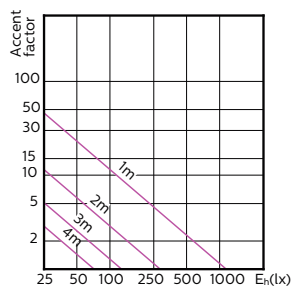

**MASTER LEDspot ExpertColor MV 50W GU10
930 25D**

**MASTER LEDspot ExpertColor MV 50W GU10
927 25D**