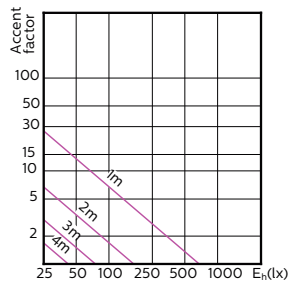

MASTER LEDspot ExpertColor MV

120°

MASTER LEDspot ExpertColor MV

Accent Diagrams

**MASTER LEDspot ExpertColor MV 35W GU10
927 25D**

**MASTER LEDspot ExpertColor MV 35W GU10
930 25D**

**MASTER LEDspot ExpertColor MV 35W GU10
940 25D**