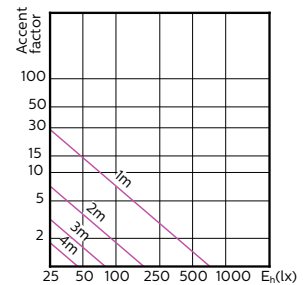

MASTER LEDspot ExpertColor MV

120°

MASTER LEDspot ExpertColor MV

Accent Diagrams

**MASTER LEDspot ExpertColor MV 35W GU10
927 25D**

**MASTER LEDspot ExpertColor MV 35W GU10
930 25D**

**MASTER LEDspot ExpertColor MV 35W GU10
940 25D**