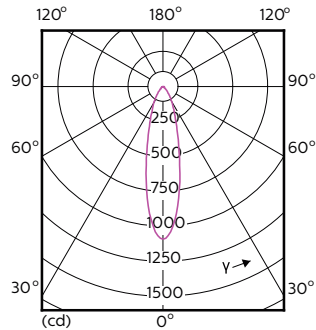

MASTER LEDspot ExpertColor MV

Order Code	Full Product Name	Intensità luminosa (Nom)
70765400	MASTER LED ExpertColor LED ExpertColor 5.5-50W GU10 940 25D	1050 cd
70767800	MASTER LED ExpertColor LED ExpertColor 5.5-50W GU10 927 36D	800 cd
70733300	MASTER LED ExpertColor LED ExpertColor 5.5-50W GU10 927 36D	800 cd
70769200	MASTER LED ExpertColor LED ExpertColor 5.5-50W GU10 930 36D	800 cd
75590700	MASTER LED ExpertColor LED ExpertColor 5.5-50W GU10 930 36D	800 cd
70771500	MASTER LED ExpertColor LED ExpertColor 5.5-50W GU10 940 36D	800 cd