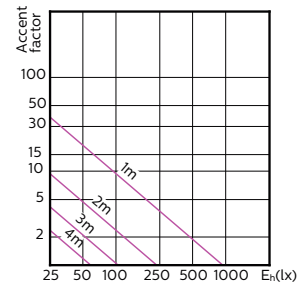

**MASTER LEDspot ExpertColor MV 50W GU10
930 25D**

**MASTER LEDspot ExpertColor MV 50W GU10
940 25D**

MASTER LEDspot ExpertColor MV

Accent Diagrams

MASTER LEDspot ExpertColor MV 50W GU10
927 36D

MASTER LEDspot ExpertColor MV 50W GU10
930 36D