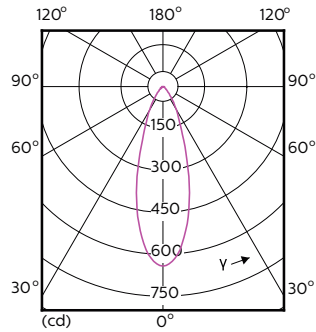

MASTER LEDspot ExpertColor MV

Order Code	Full Product Name	Intensità luminosa (Nom)
70765400	MASTER LED ExpertColor LED ExpertColor 5.5-50W GU10 940 25D	1050 cd
70767800	MASTER LED ExpertColor LED ExpertColor 5.5-50W GU10 927 36D	800 cd
70733300	MASTER LED ExpertColor LED ExpertColor 5.5-50W GU10 927 36D	800 cd
70769200	MASTER LED ExpertColor LED ExpertColor 5.5-50W GU10 930 36D	800 cd
75590700	MASTER LED ExpertColor LED ExpertColor 5.5-50W GU10 930 36D	800 cd
70771500	MASTER LED ExpertColor LED ExpertColor 5.5-50W GU10 940 36D	800 cd