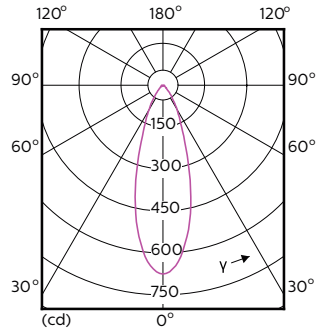

MASTER LEDspot ExpertColor MV

Order Code	Full Product Name	Intensità luminosa (Nom)
70765400	MASTER LED ExpertColor LED ExpertColor 5.5-50W GU10 940 25D	1050 cd
70767800	MASTER LED ExpertColor LED ExpertColor 5.5-50W GU10 927 36D	800 cd
70733300	MASTER LED ExpertColor LED ExpertColor 5.5-50W GU10 927 36D	800 cd
70769200	MASTER LED ExpertColor LED ExpertColor 5.5-50W GU10 930 36D	800 cd
75590700	MASTER LED ExpertColor LED ExpertColor 5.5-50W GU10 930 36D	800 cd
70771500	MASTER LED ExpertColor LED ExpertColor 5.5-50W GU10 940 36D	800 cd