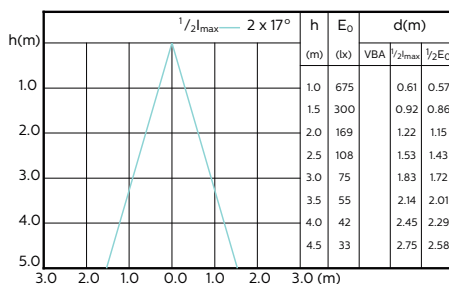

MASTER LEDspot ExpertColor MV 50W GU10
940 36D

Beam Diagrams

MASTER LEDspot ExpertColor MV 35W GU10
927 25D

MASTER LEDspot ExpertColor MV 35W GU10
930 25D

MASTER LEDspot ExpertColor MV 35W GU10
940 25D

MASTER LEDspot ExpertColor MV 35W GU10
927 36D