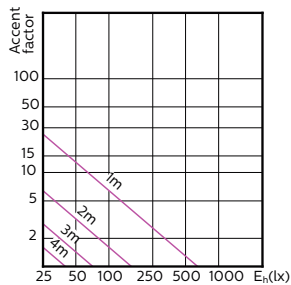

MASTER LEDspot ExpertColor MV

120°

MASTER LEDspot ExpertColor MV

Accent Diagrams

**MASTER LEDspot ExpertColor MV 35W GU10
927 25D**

**MASTER LEDspot ExpertColor MV 35W GU10
930 25D**

**MASTER LEDspot ExpertColor MV 35W GU10
940 25D**