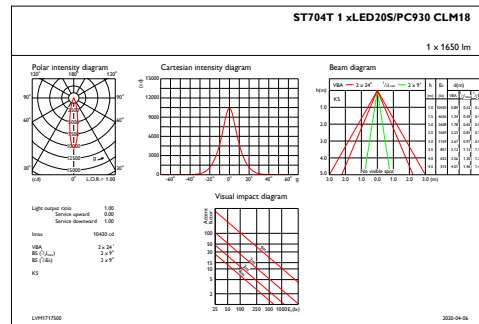

Disegno tecnico

TrueFashion ST700T-ST721T

Fotometrie

IFCC1\_ST704T1xLED20SPC930CLM18

IFAS1\_ST704T1xLED20SPC930CLM18

OFPC1\_ST704T1xLED20SPC930CLM18