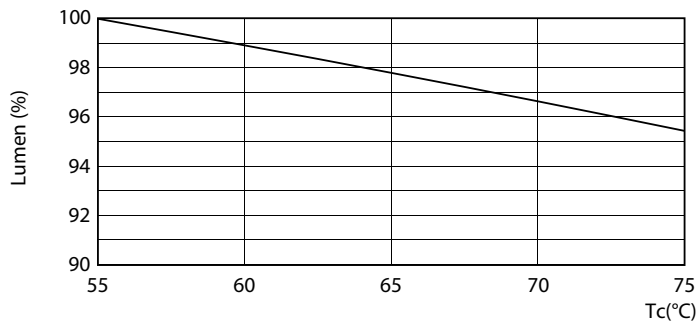

TLED_220-240V_G13-FailureRate

TLED_220-240V_G13

TLED_220-240V_G13-LumenVsTc