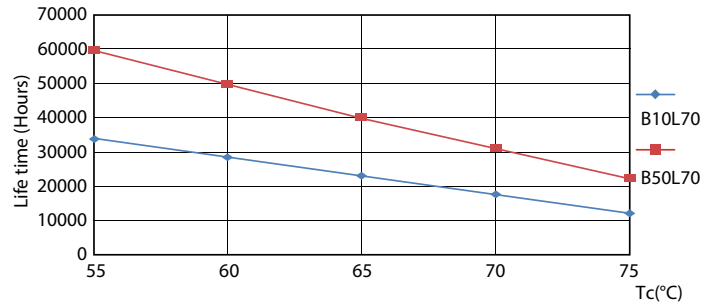

TLED_220-240V_G13-LifetimeVsTc