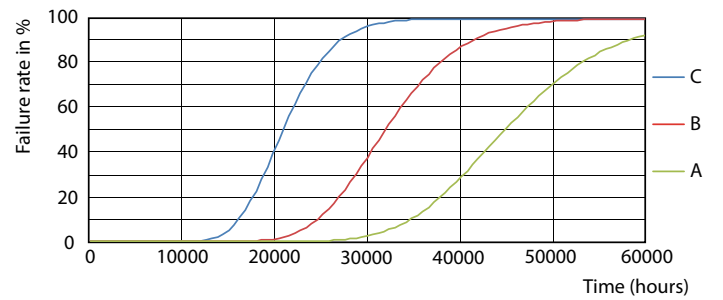

CorePro LED tube Universal T8

Fotometrie

LEDtube 8W G13 850lm 830

Durata

LEDtube 30K

LEDtube 30K FailureRate

LEDtube 30K LumenVsTc

LEDtube 30K LifetimeVsTc