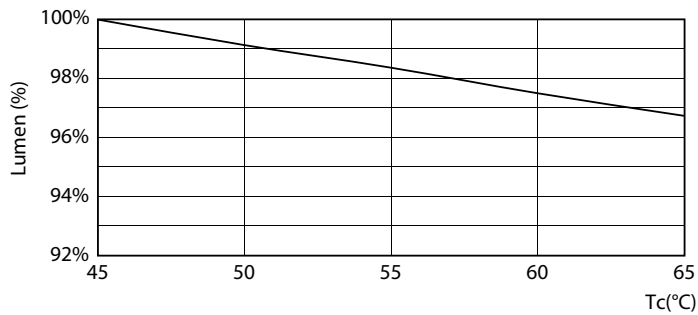

CorePro LED tube Universal T8

Fotometrie

LEDtube 8W G13 900lm 840

Durata

LEDtube 30K

LEDtube 30K FailureRate

LEDtube 30K LumenVsTc

LEDtube 30K LifetimeVsTc