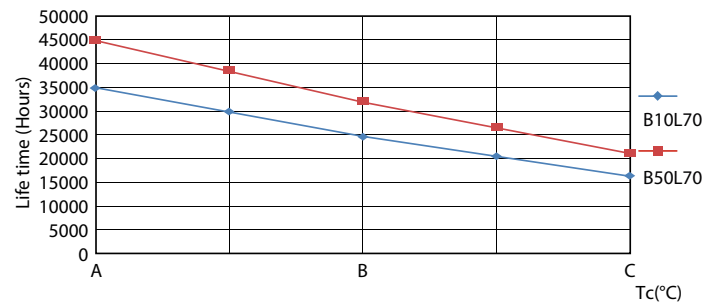

CorePro LED tube Universal T8

Fotometrie

LEDtube 8W G13 900lm 840

Durata

LEDtube 30K

LEDtube 30K FailureRate

LEDtube 30K LumenVsTc

LEDtube 30K LifetimeVsTc