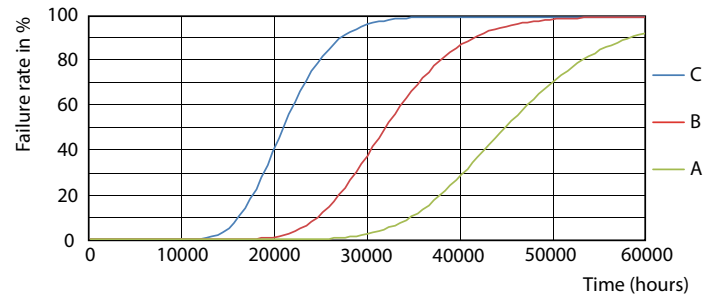

CorePro LED tube Universal T8

Fotometrie

LEDtube 8W G13 900lm 840

Durata

LEDtube 30K

LEDtube 30K FailureRate

LEDtube 30K LumenVsTc

LEDtube 30K LifetimeVsTc