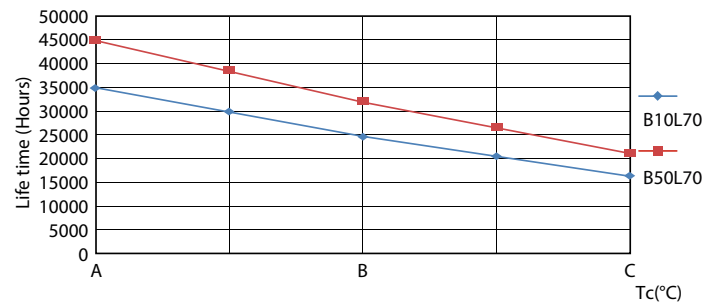

## Durata

LEDtube 30K

LEDtube 30K FailureRate

LEDtube 30K LumenVsTc

LEDtube 30K LifetimeVsTc